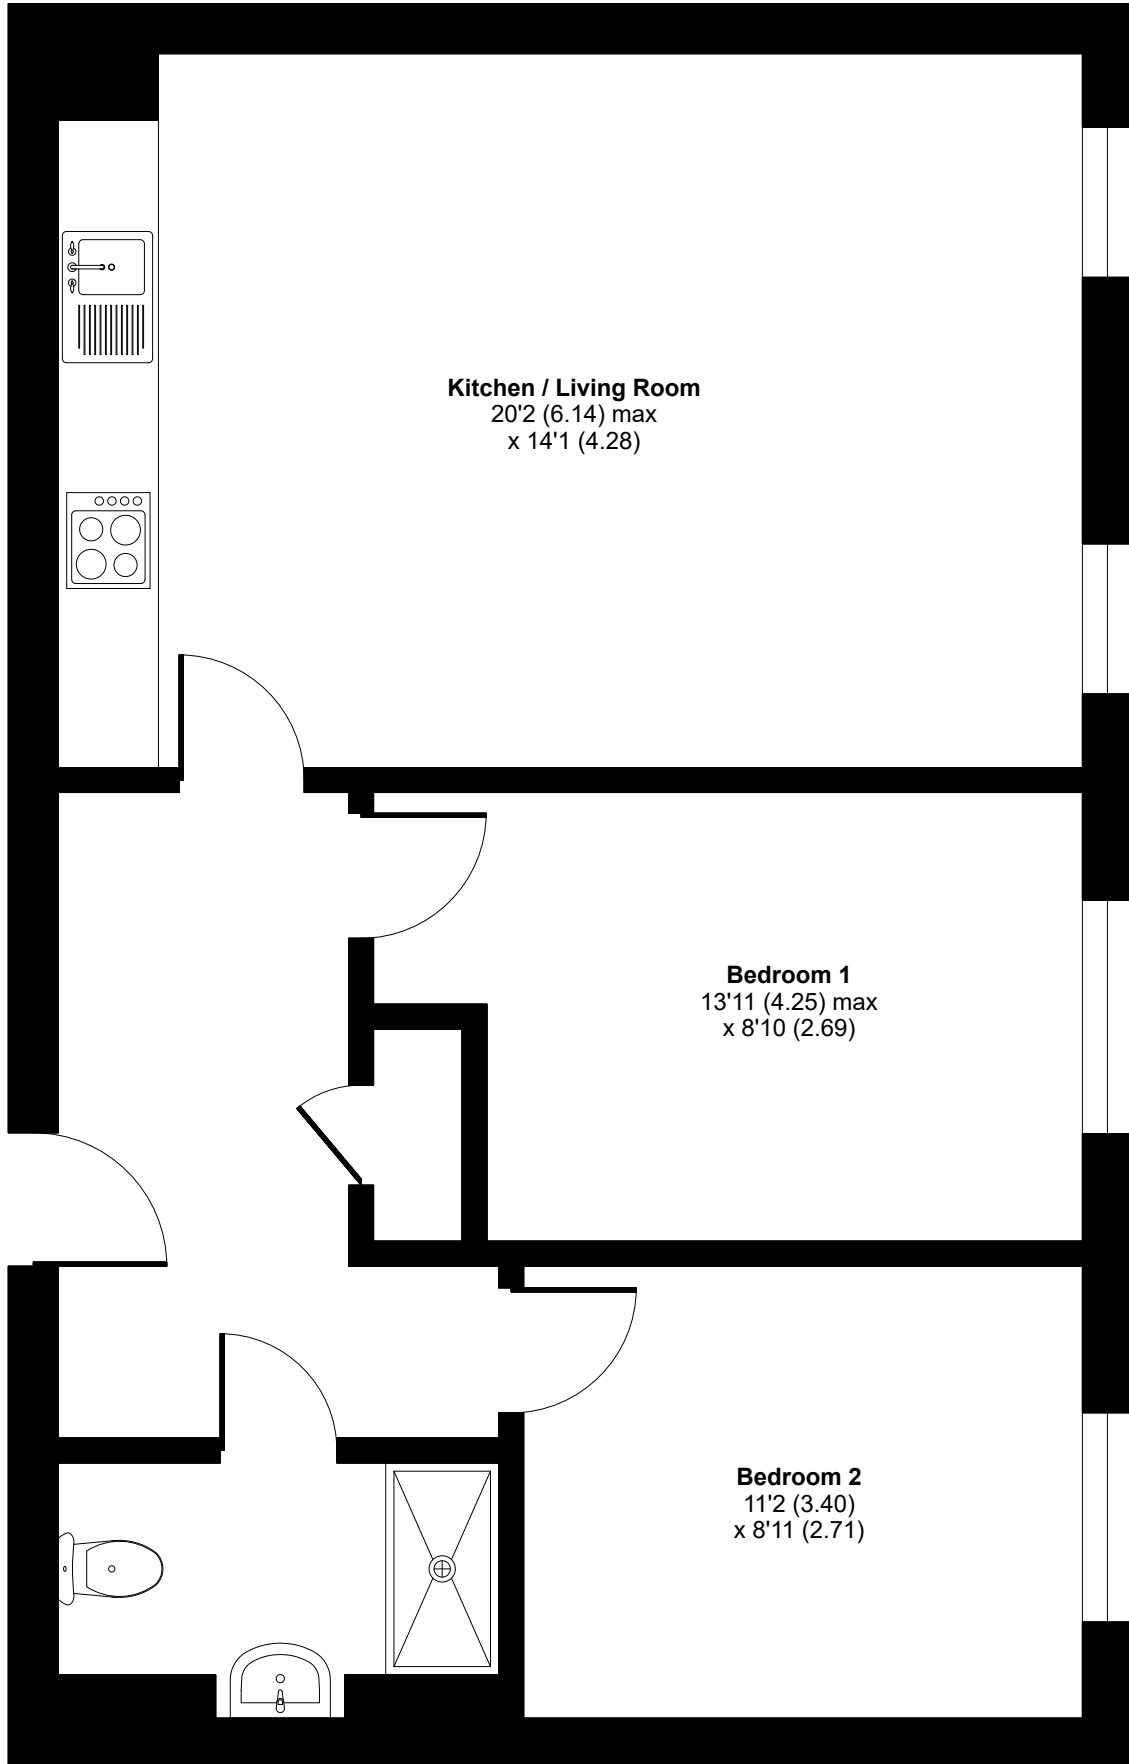

Greenhouse, Beeston Road, Leeds, LS11

Approximate Area = 660 sq ft / 61.3 sq m

For identification only - Not to scale

FIFTH FLOOR